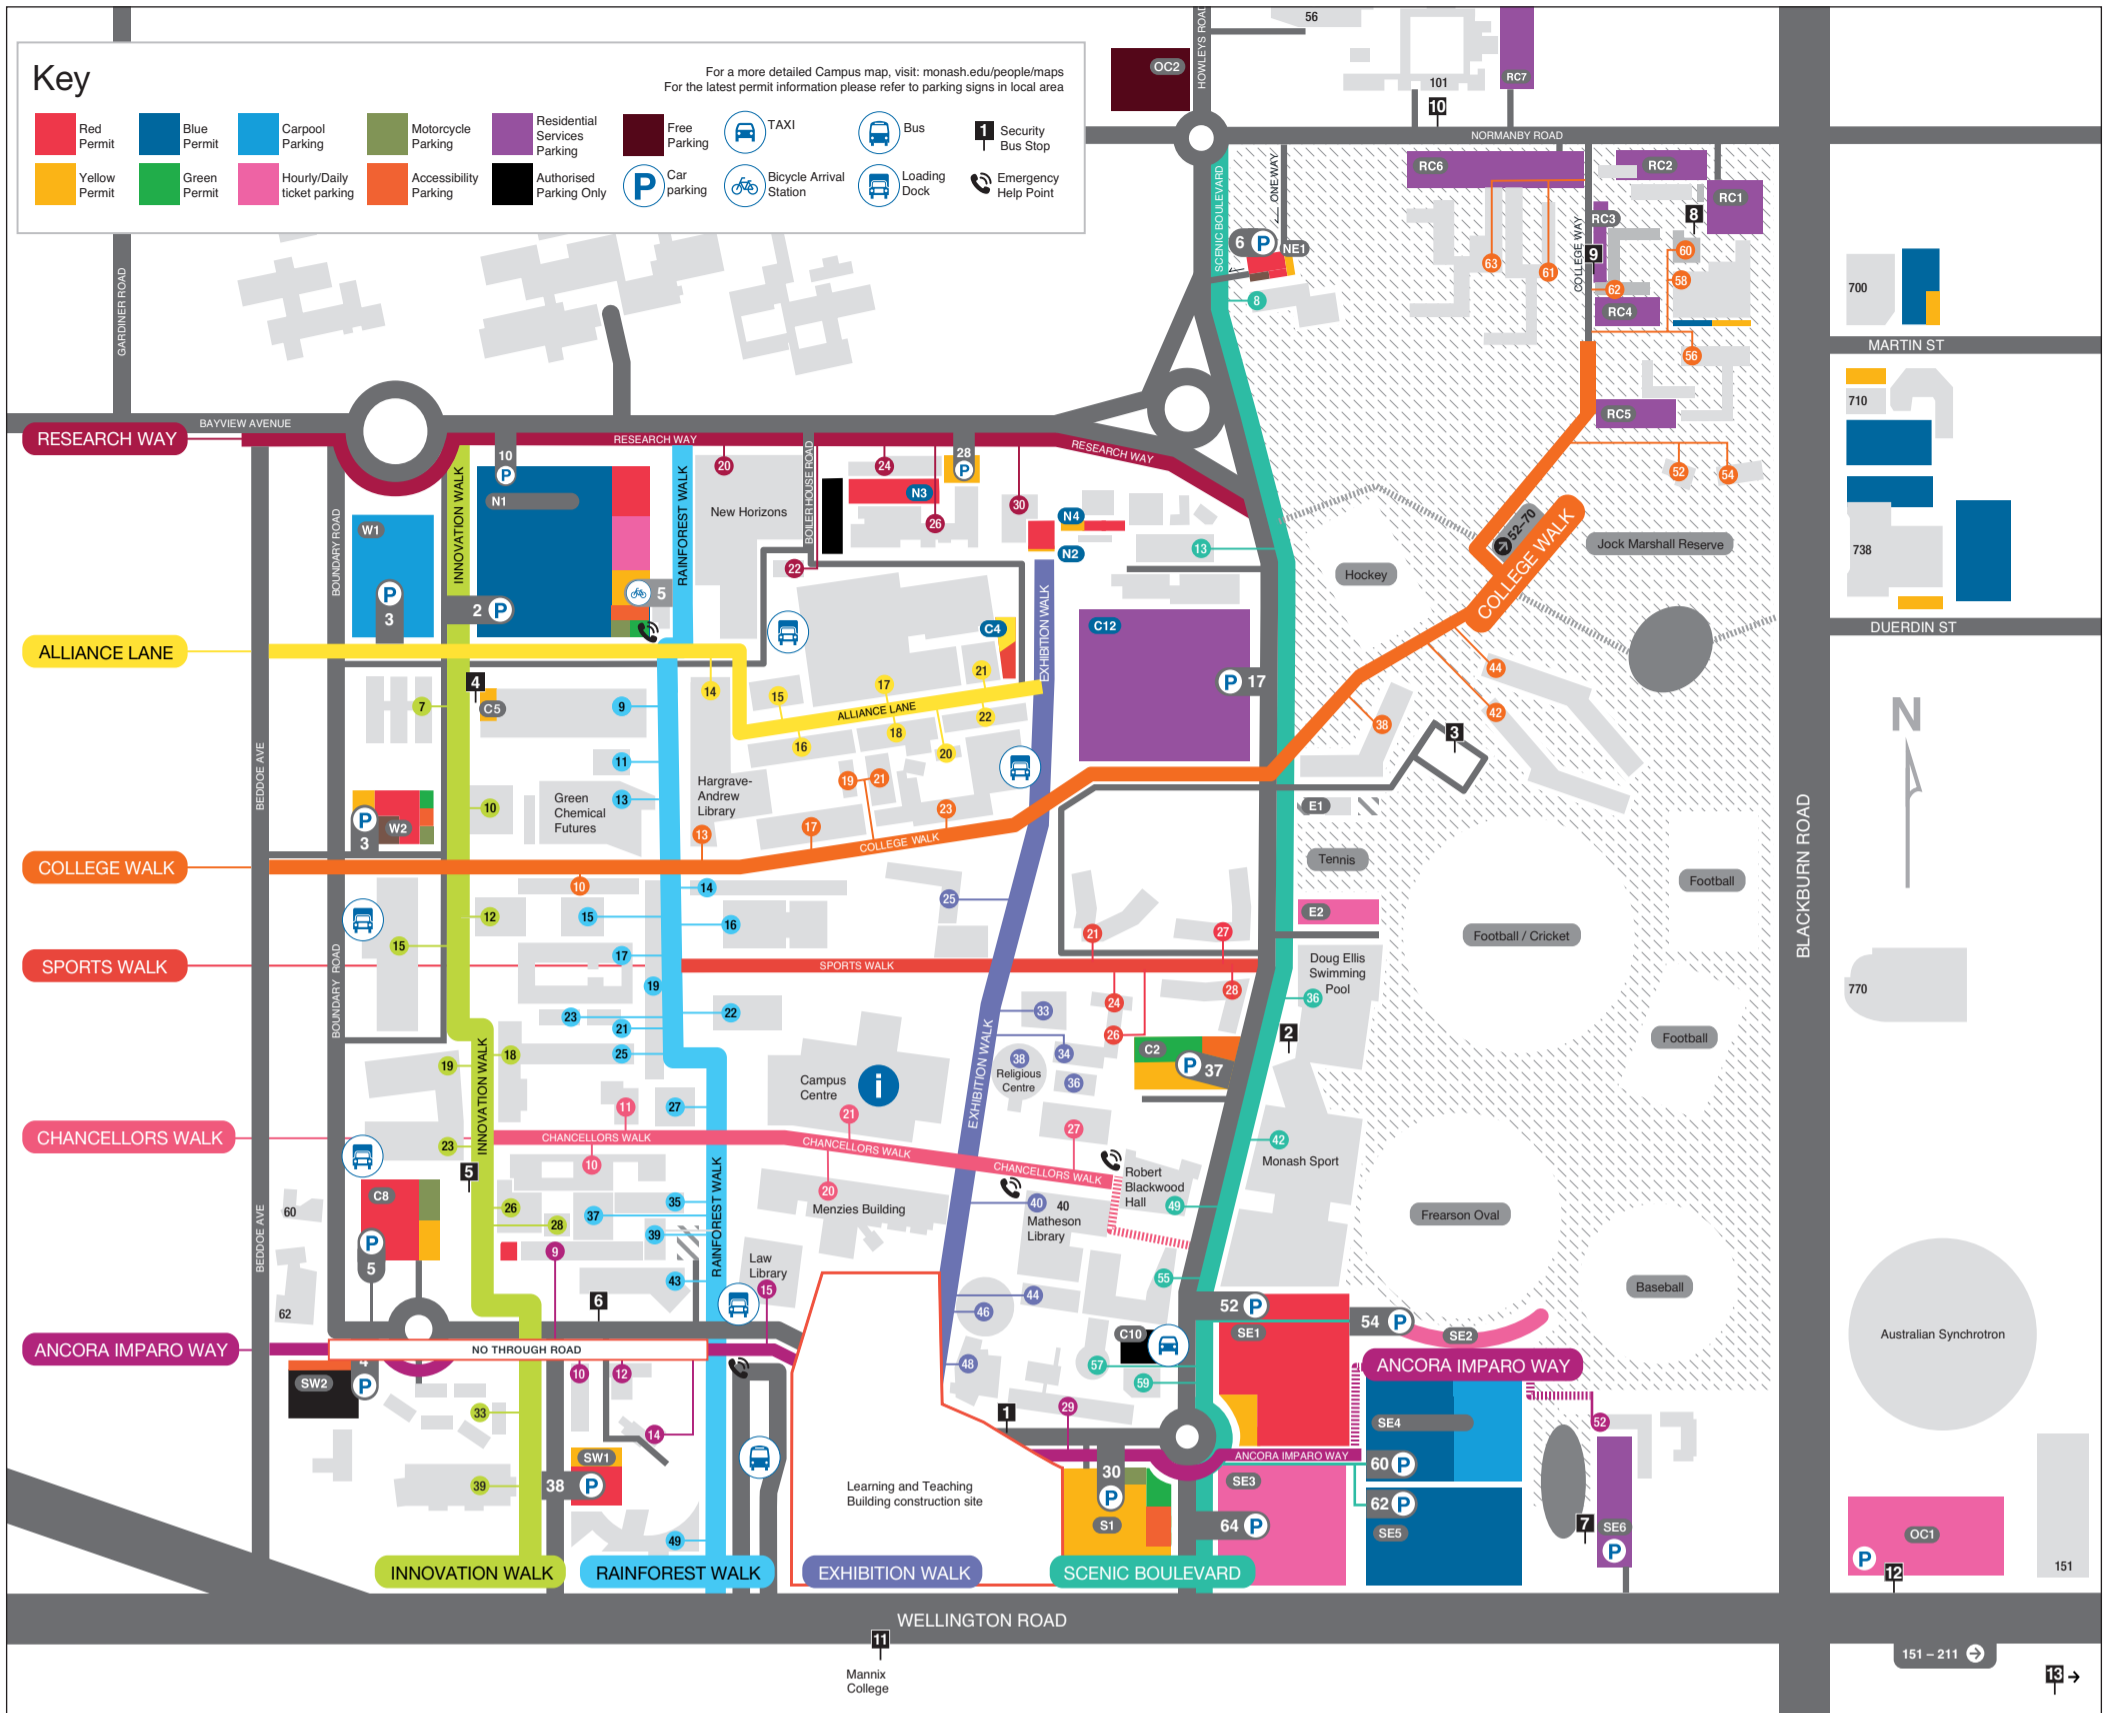

# Monash University Clayton campus

| Building/department name                        | Address              |
|---|----------------------|
| Alexander Theatre                               | 48 Exhibition Walk   |
| Australian Pulp and Paper Institute             | 15 Alliance Lane     |
| Bicycle Arrival Station – James Gormley         | 5 Rainforest Walk    |
| Biochemistry Laboratories                       | 11 Chancellors Walk  |
| Biological Sciences                             | 25 Rainforest Walk   |
| Biological Sciences Lecture Theatres S7– S8     | 21 Rainforest Walk   |
| Biology   | 18 Innovation Walk   |
| Boiler House                                    | 22 Research Way      |
| Buildings and Property                          | 26 & 30 Research Way |
| Campus Centre                                   | 21 Chancellors Walk  |
| Central Science Block                           | 19 Rainforest Walk   |
| Chancellery Building A                          | 27 Chancellors Walk  |
| Chancellery Building B                          | 36 Exhibition Walk   |
| Chancellery Building C                          | 34 Exhibition Walk   |
| Chancellery Building D                          | 26 Sports Walk       |
| Chancellery Building E                          | 24 Sports Walk       |
| Chemistry                                       | 17 Rainforest Walk   |
| Doug Ellis Swimming Pool                        | 36 Scenic Boulevard  |
| Education                                       | 29 Ancora Imparo Way |
| Engineering 31                                  | 17 College Walk      |
| Engineering 33                                  | 19 College Walk      |
| Engineering 35                                  | 16 Alliance Lane     |
| Engineering 36                                  | 18 Alliance Lane     |
| Engineering 36A                                 | 20 Alliance Lane     |
| Engineering 37                                  | 17 Alliance Lane     |
| Engineering 69                                  | 22 Alliance Lane     |
| Engineering 72                                  | 14 Alliance Lane     |
| Engineering Examination Halls, EH1 – EH4        | 23 College Walk      |
| Buildings and Property                          | 26 Research Way      |
| Faculty of Information Technology               | 25 Exhibition Walk   |
| Faculty of Medicine Offices                     | 43 Rainforest Walk   |
| Faculty Teaching – MBBS                         | 27 Rainforest Walk   |
| First Year Biology                              | 23 Rainforest Walk   |
| Green Chemical Futures                          | 13 Rainforest Walk   |
| Hargrave-Andrew Library                         | 13 College Walk      |
| Information Services                            | 44 Exhibition Walk   |
| Japanese Studies Centre                         | 12 Ancora Imparo Way |
| Jock Marshall Reserve                           |                      |
| Environmental Laboratories                      | 52 College Walk      |
| John Monash Science School                      | 39 Innovation Walk   |
| Krongold Centre                                 | 57 Scenic Boulevard  |
| Law Building                                    | 15 Ancora Imparo Way |
| Law Library                                     | 15 Ancora Imparo Way |
| Mathematics & Earth, Atmosphere and Environment | 9 Rainforest Walk    |
| Medicine A                                      | 37 Rainforest Walk   |
| Medicine B                                      | 39 Rainforest Walk   |
| Medicine C                                      | 10 Chancellors Walk  |